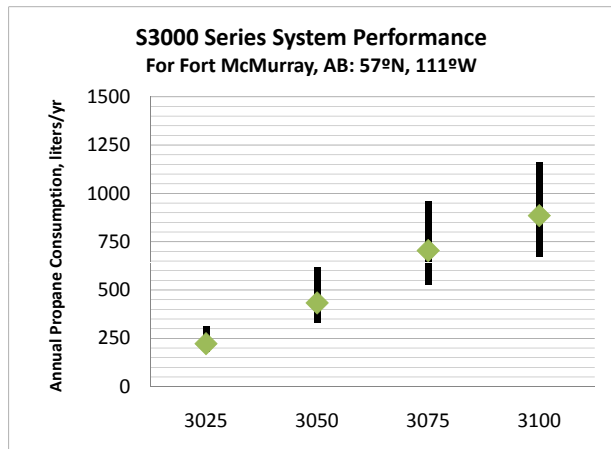

	3025 [†]	3050 [†]	3075	3100
Max Continuous Load @ 24VDC	25W	50W	75W	100W
PV Array (W)	270	540	810	1080
Battery Capacity (A.h @ C8)	400	600	800	1200
Generator Power (W)	54	54	100	100

[†]both 12VDC and 24 VDC versions available

System performance available for other locations upon request

Propane: Grade HD5
 min 90% propane
 max 5% propylene
 max 250ppm total sulfur species

Natural Gas: 1000 BTU/Sft³ (37.7 MJ/Sm³) gas
 max 7 mg/Sm³ (~5 ppm) H₂S
 max 120 mg/Sm³ H₂O
 max 1% free O₂