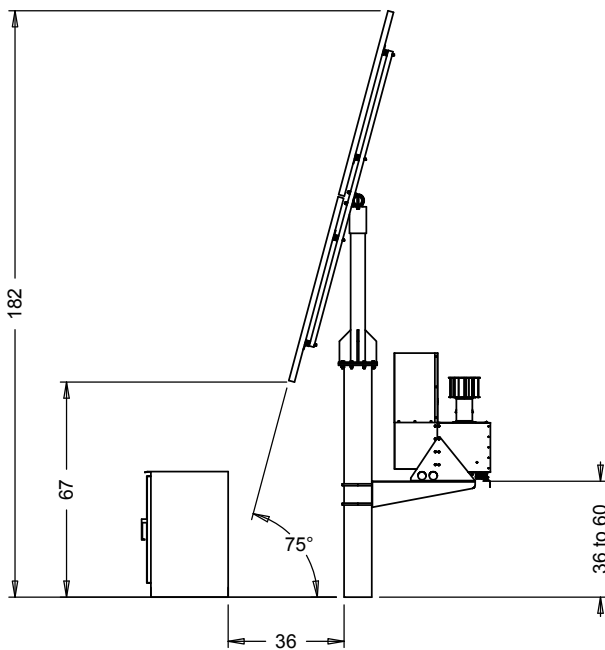

Max. Supply Pressure: 1724 kPa (250 psi)
 Min. Supply Pressure: 103 kPa (15 psi)

Environmental

Ambient Operation Temperature: Max. 45°C (115°F) Min. -40°C (-40°F).
 Operating Conditions: Unsheltered operation

Please contact Global for operating conditions below -40°C or above +45°C.

Rev 08-09

3075 System Layout

Power where you need it.

Corporate Office
9, 3700 - 78 Avenue SE
Calgary, Alberta T2C 2L8 CANADA
Phone: (403) 236-5556
Fax: (403) 236-5575
www.globalte.com