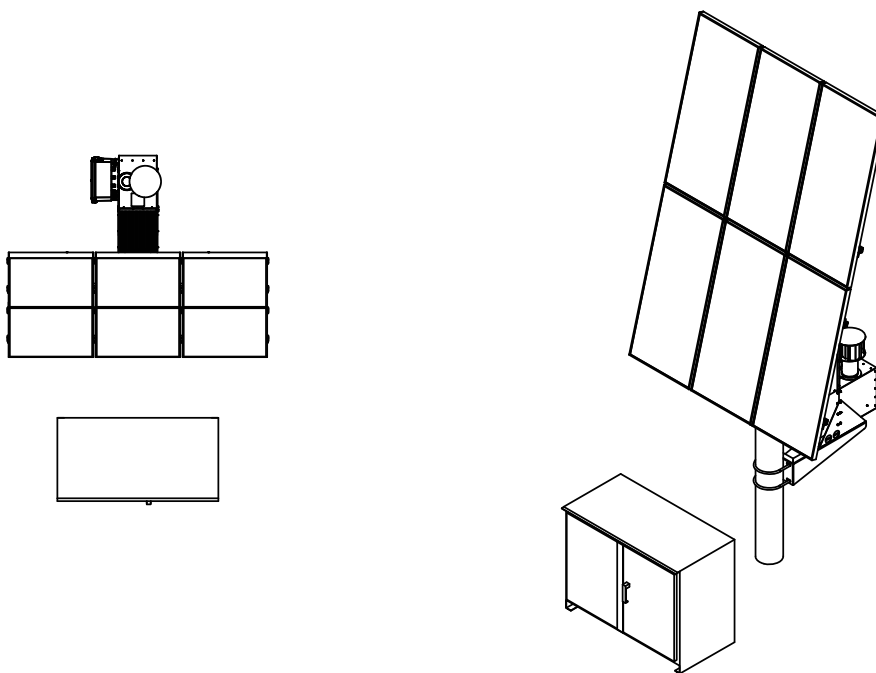

3075 System Layout

Power where you need it.

Corporate Office
9, 3700 - 78 Avenue SE
Calgary, Alberta T2C 2L8 CANADA
Phone: (403) 236-5556
Fax: (403) 236-5575
www.globalte.com

US Sales
P.O. Box 38624
Houston, TX 77238
Phone: (281) 445-1515
Fax: (281) 445-6060
Toll Free: 1 800 848-4113

3075 GlobalSolarHybrid™ Layout